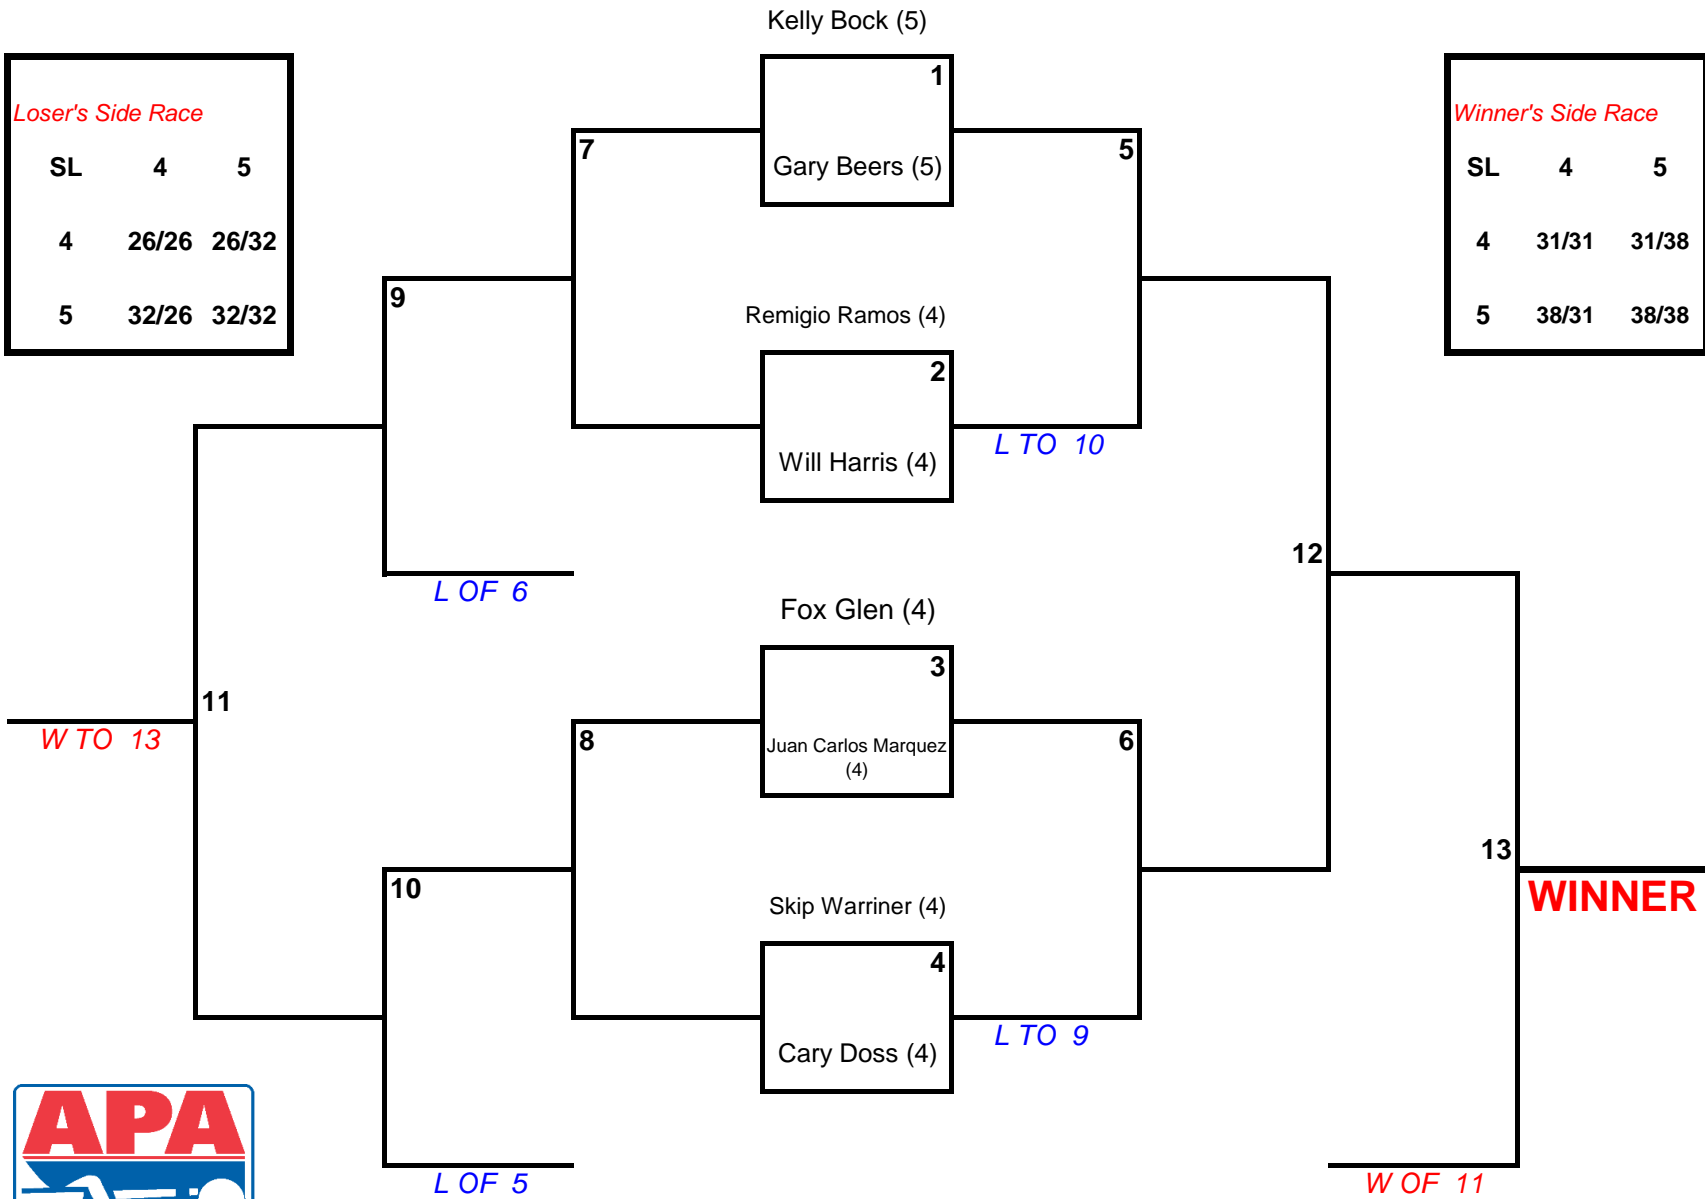

Loser's Side Race

SL	4	5
4	26/26	26/32
5	32/26	32/32

Winner's Side Race

SL	4	5
4	31/31	31/38
5	38/31	38/38

9B MVP - SL 5&4